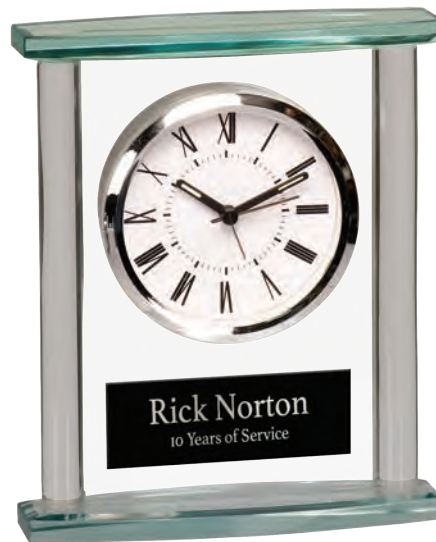

GCK401
Clipped Corner Glass Clock
Size: 6 1/2"

GCK402
Arch Glass Clock
Size: 6 1/2"

GCK403
Square Arch Glass Clock
Size: 6 1/2"

Glass Clocks

Clock features second hand timing and alarm. All Glass Clocks are individually boxed. Clocks include AA batteries.

GCK001
Arch Glass Clock
Size: 6 1/4"

GCK003
Square Glass Clock with Top
Size: 7"

Gifts & Engravables

Glass Clocks with Metal and Rosewood Piano Finish Wood

Glass Clocks are a beautiful combination of glass, metal & piano finish wood. Clocks are Quartz Clock with gold bezel. Clock features second hand timing and alarm. All Glass Clocks are individually boxed. Clocks include AA batteries. Plates not included.