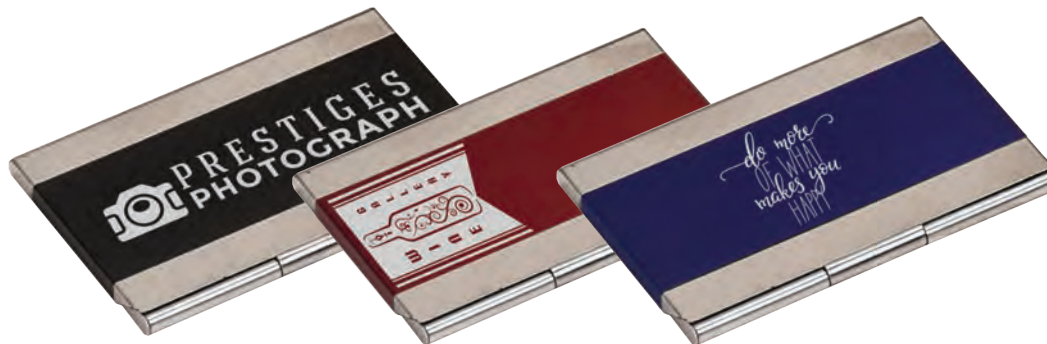

- GFT010** - Wood

Tire Pressure Gauge with Keychain
Size: 3 1/4"

- GFT080** - Black
- GFT081** - Red
- GFT082** - Blue

3-Function Pocket Knife
(Knife, File & Scissors)
Size: 2 1/4"

- GFT001** - Wood

Metal Business Card Holder
Overall Size: 3 3/4" x 2 1/2"
Engravable Area: 3 3/4" x 1 3/8"