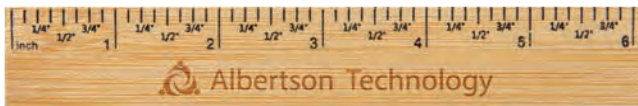

DS4W
4 1/2"
Walnut
Card Holder

Pen not included

DS5W
5 1/4"
Walnut Card/
Pen Holder

DS5B
5 1/4"
Beech Card/
Pen Holder

Genuine Bamboo Desk Accessories

GFT052
6" Bamboo Ruler

GFT053
12" Bamboo Ruler

GFT227
4 1/4" x 2 3/4"
Bamboo Business
Card Holder