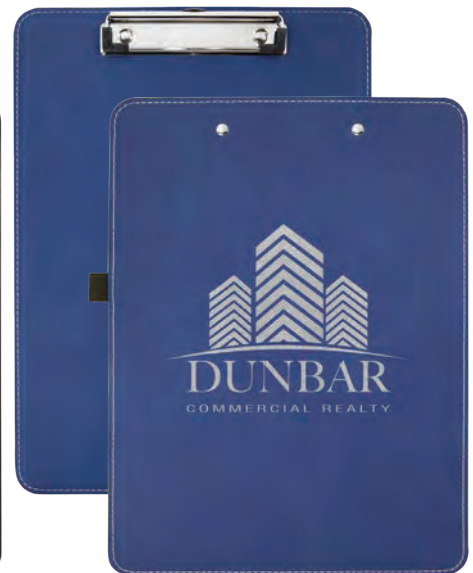

GFT1199
Blue/Silver