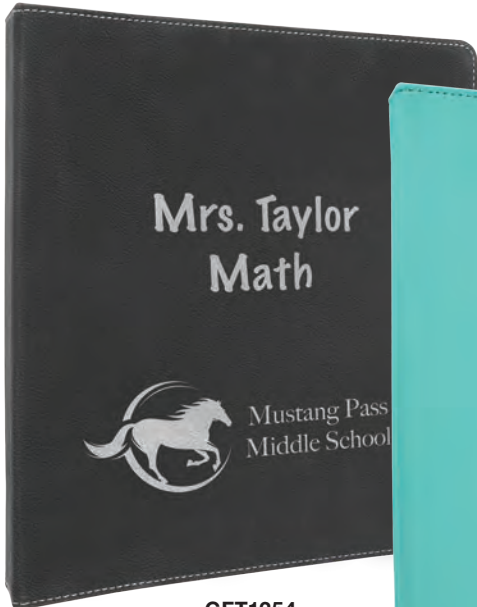

GFT1254
10 1/2" x 11 1/2"
Black/Silver