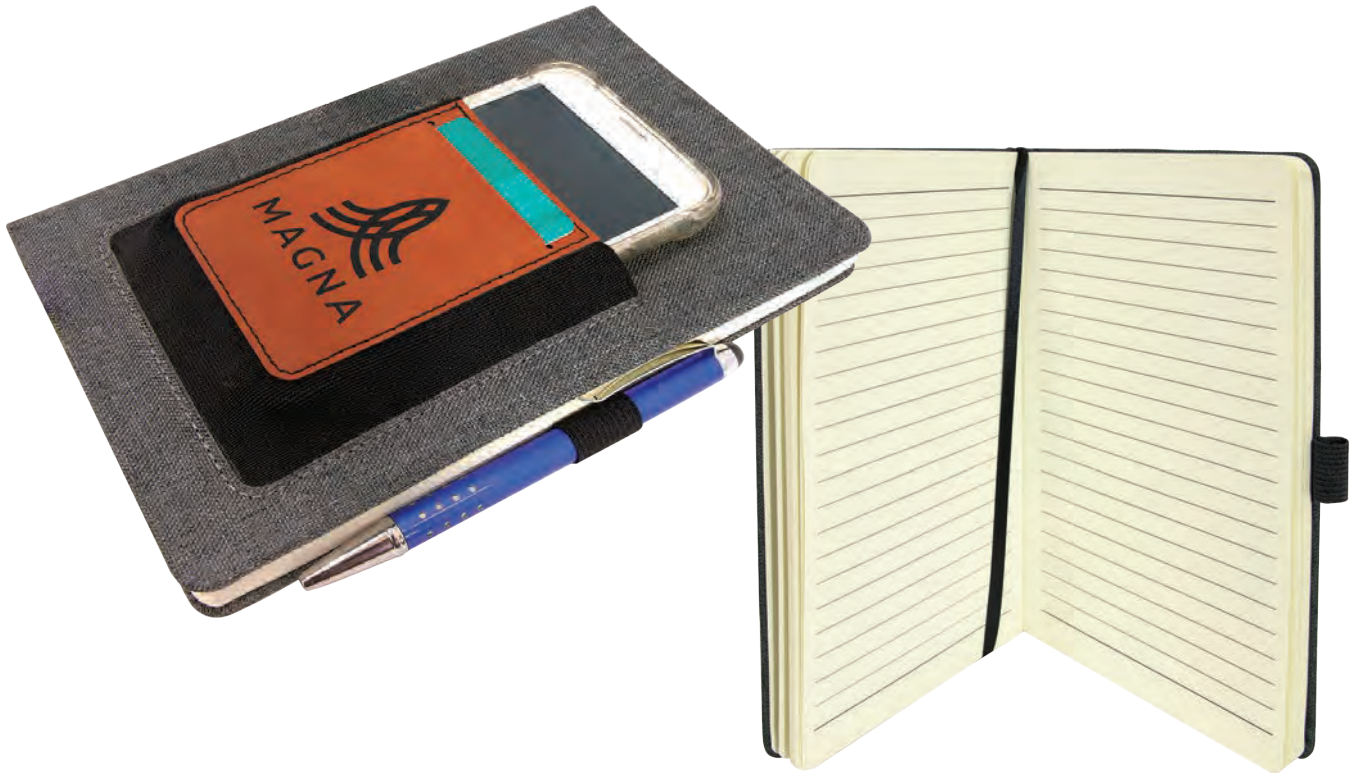

Gifts & Engravables

Laserable Leatherette Canvas Journals

Canvas Journals have a Phone Pouch and Laserable Leatherette Card Holder. Black lasers to silver and Rawhide and Gray laser to black.

Laserable
Leatherette

GFT1225
Gray with Gray
Size: 5 1/4" x 8 1/4"